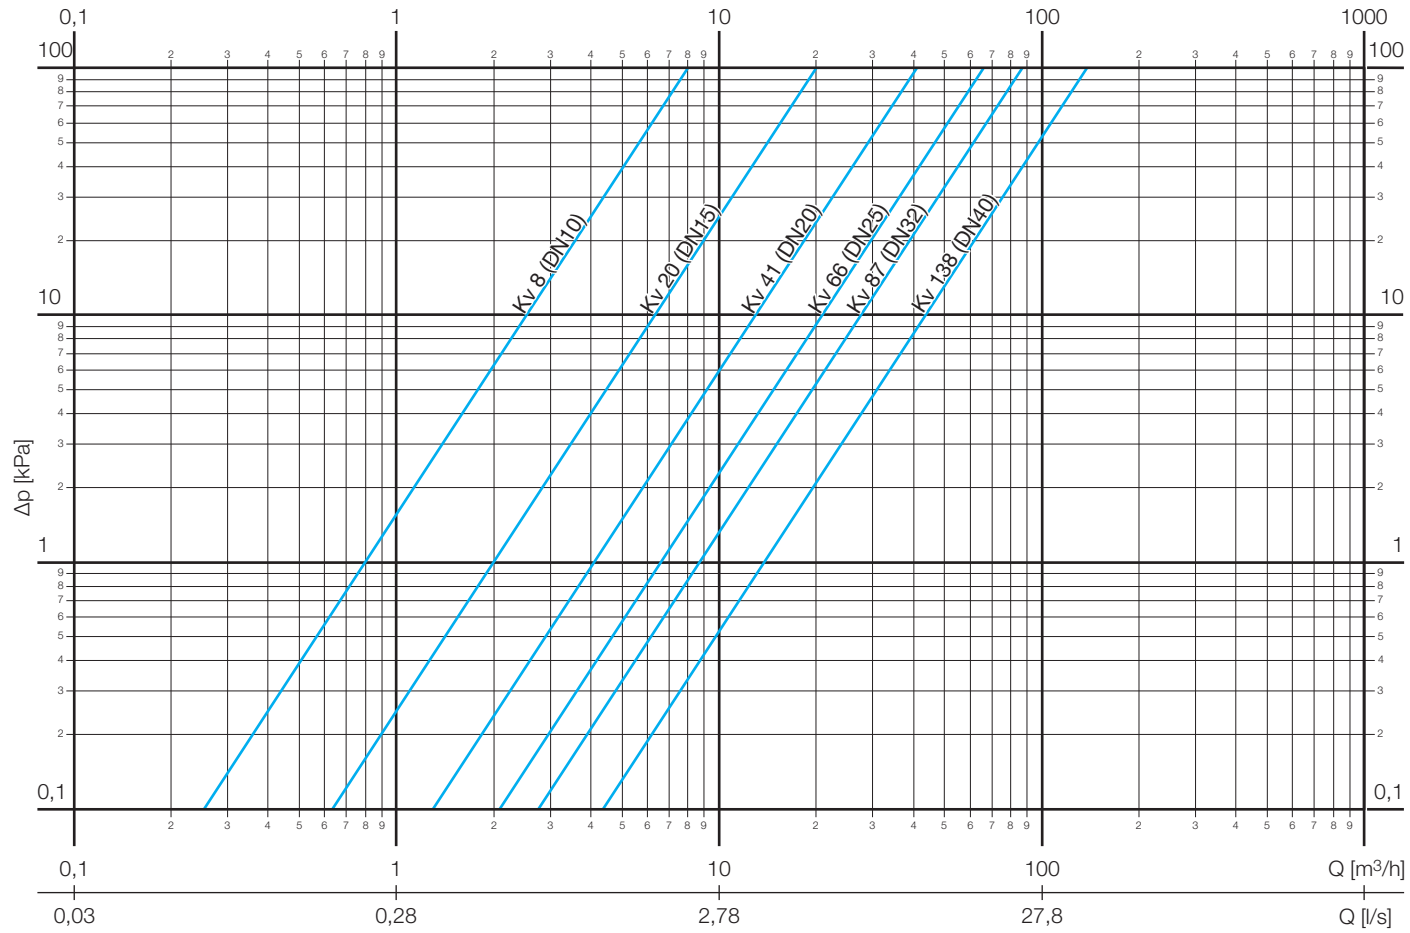

Kv-value chart of Vexve X ball valves

DN size	Kv value	
	Reduced bore	Full bore
10		8
15	8	20
20	14	41
25	25	66
32	41	87
40	67	139
50	106	

NOTE! Kv values for water

Pressure loss diagram of Vexve X full bore ball valves DN 10–40

Pressure loss diagram of Vexve X reduced bore ball valves DN 15–50